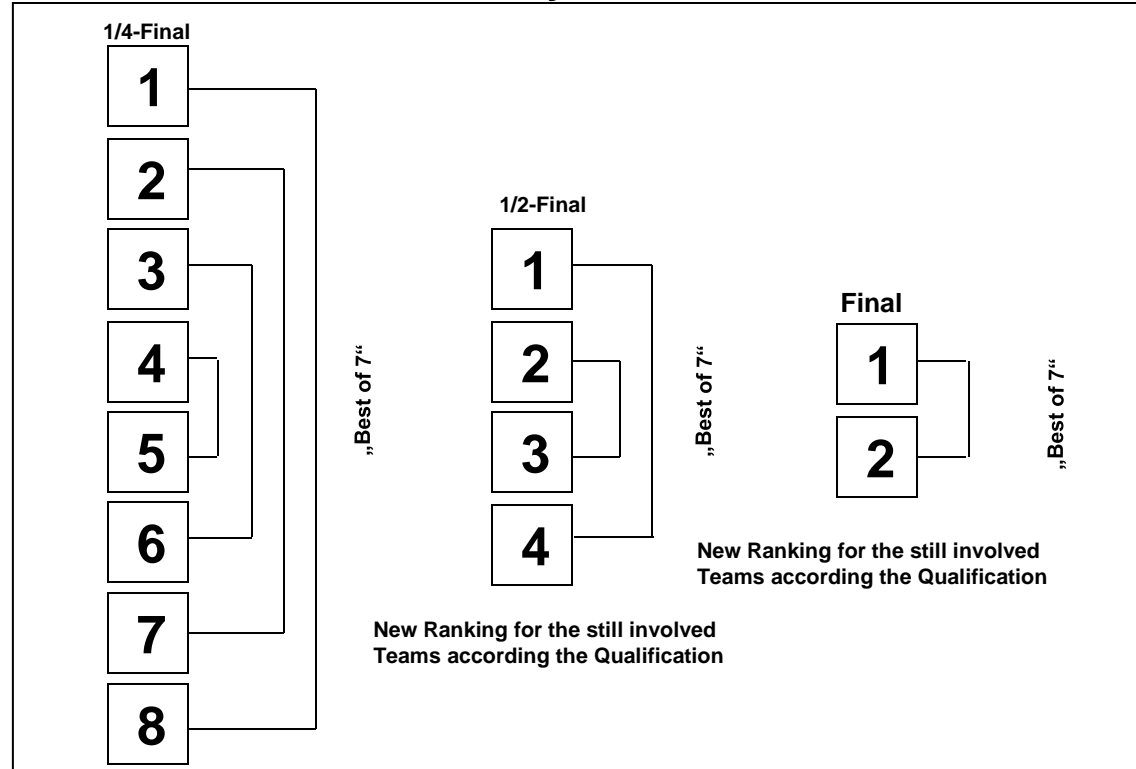

Championship National League A Season 2016/17 (12 Teams)

Qualification

- 1
- 2
- 3
- 4
- 5
- 6
- 7
- 8
- 9
- 10
- 11
- 12

Playoff

Ranking Round

Playout - Final

Ranking for the still involved Teams after the Ranking Round