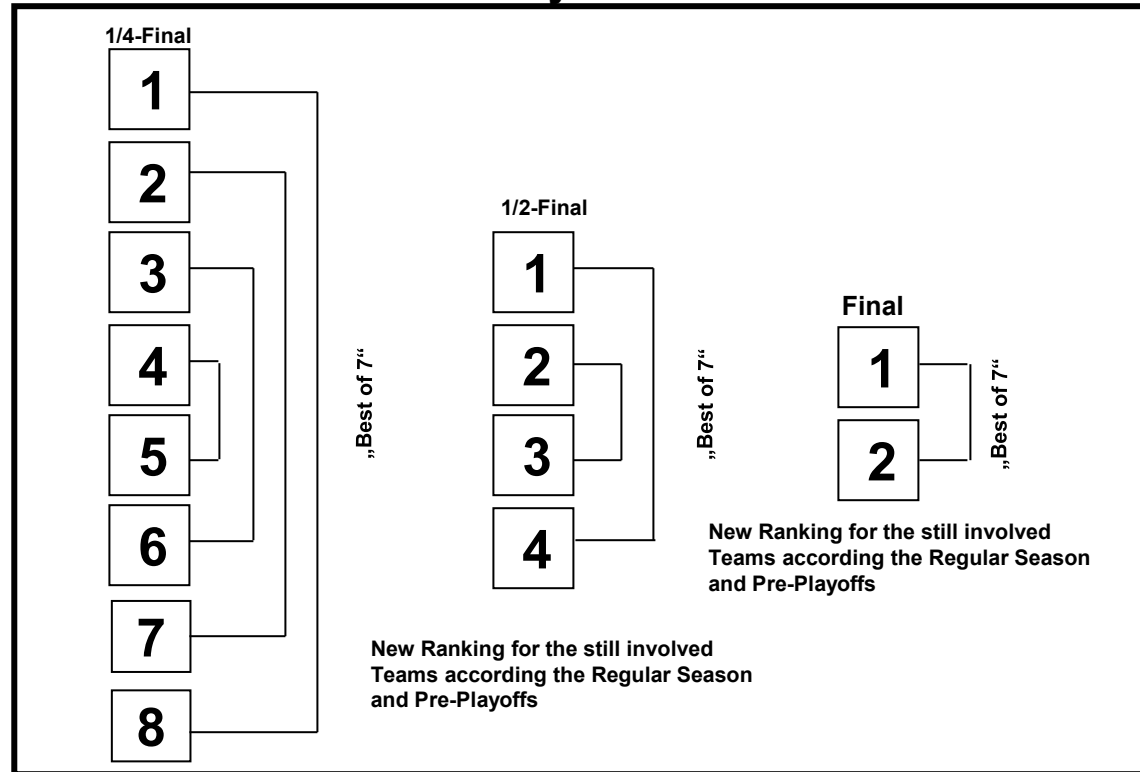

Championship Sky Swiss League Season 2025/26 (11 Teams)

Regular Season

- 1
- 2
- 3
- 4
- 5
- 6
- 7
- 8
- 9
- 10
- 11

Playoff

- 9
- 10
- 11

End of season
No Relegation Season 2025/26

ev. LQ NL / SL

Swiss Champion
Sky Swiss League