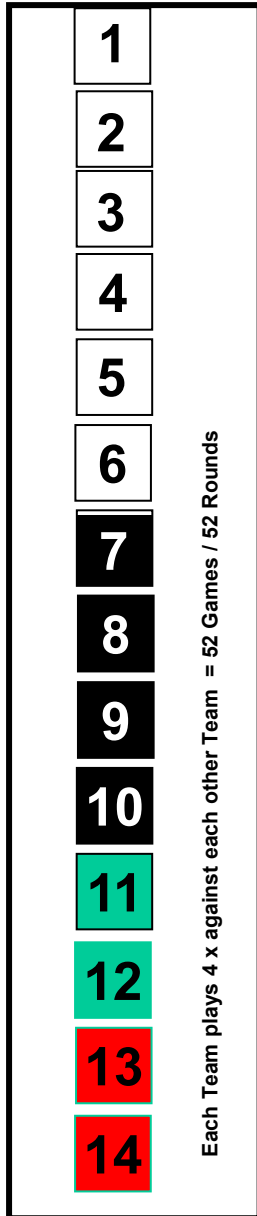

# Championship National League Season 2022/23 (14 Teams)

## Regular Season

- 1
- 2
- 3
- 4
- 5
- 6
- 7
- 8
- 9
- 10
- 11
- 12
- 13
- 14

## Playoff