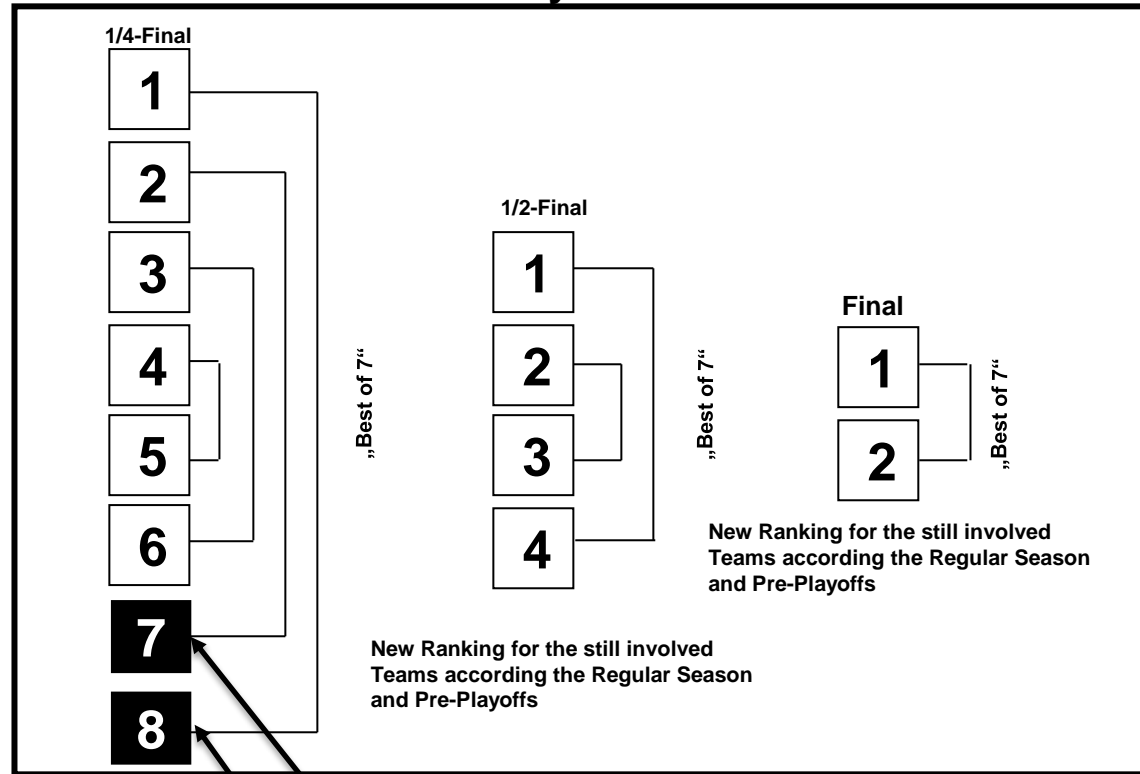

Championship National League Season 2020/21 (12 Teams)

Regular Season

- 1
- 2
- 3
- 4
- 5
- 6
- 7
- 8
- 9
- 10
- 11
- 12

Playoff

Pre-Playoffs

Swiss Champion
National League