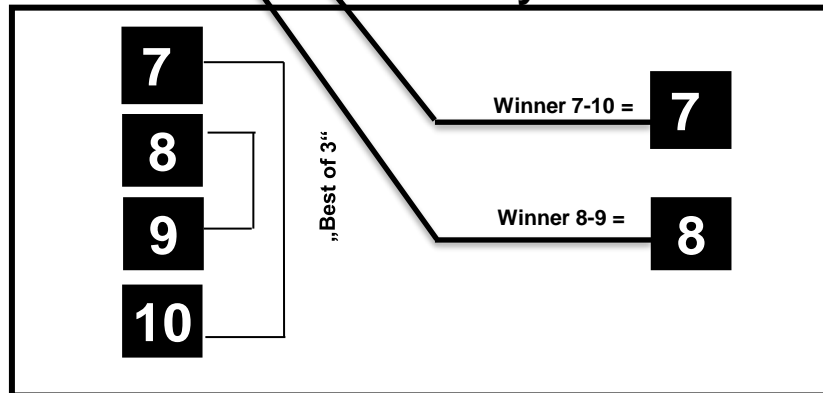

Championship National League Season 2020/21 (12 Teams)

Regular Season

- 1
- 2
- 3
- 4
- 5
- 6
- 7
- 8
- 9
- 10
- 11
- 12

Playoff

Pre-Playoffs

Swiss Champion
National League