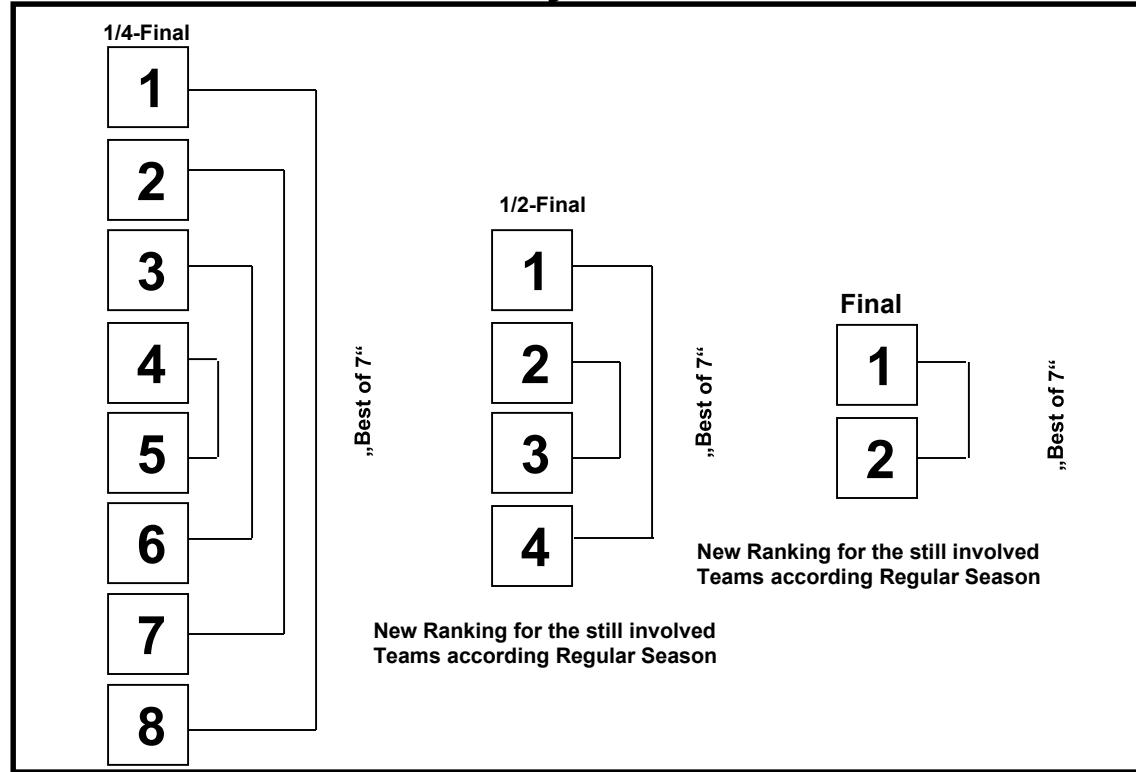

Championship Swiss League Season 2019/20 (12 Teams)

Regular Season

Playoff

Ranking Round

ev. LQ SL - MSL