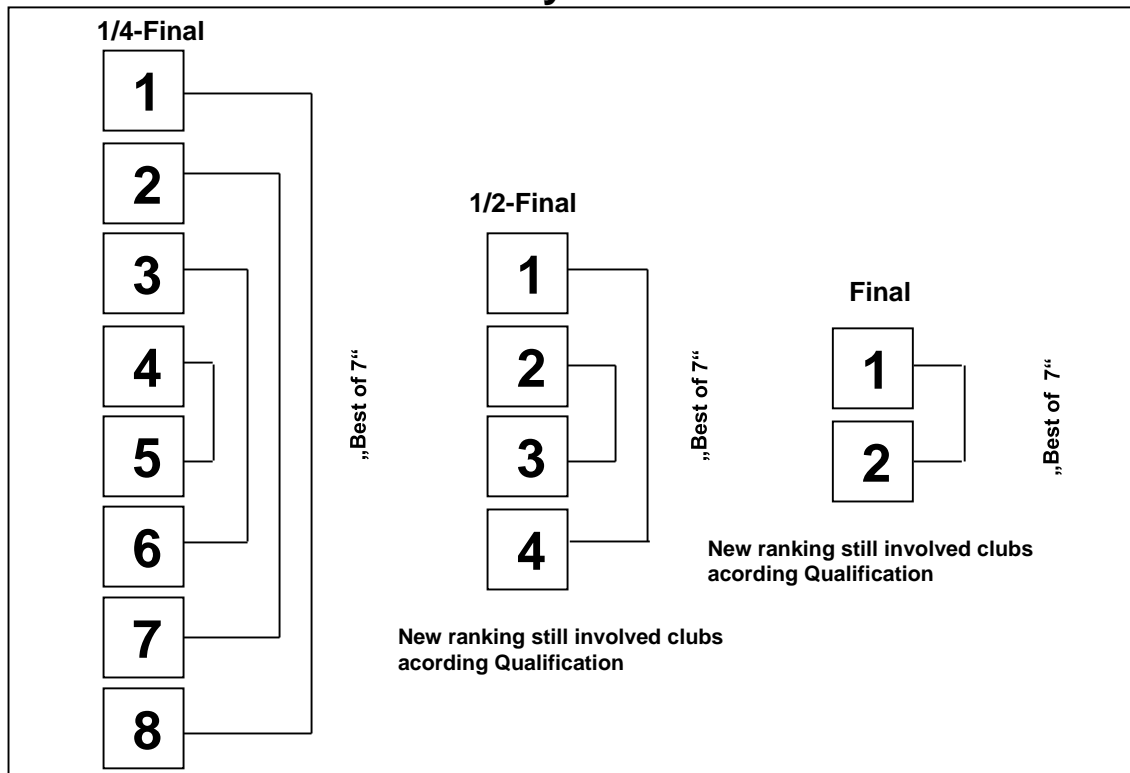

Modus / Championnat Swiss League (11 Teams)

- 1
- 2
- 3
- 4
- 5
- 6
- 7
- 8
- 9
- 10
- 11

Qualification

after 46 games/53 rounds

- 1
- 2
- 3
- 4
- 5
- 6
- 7
- 8
- 9
- 10
- 11

Each Team plays 4x against each other Team 2 x Home / 2 x Away + additional in its group of 3
6 games = Total 46 games (51 Rounds) (Groups see on 2.1. of Regulations)

Playoff

End of Season

Championnat Swiss League