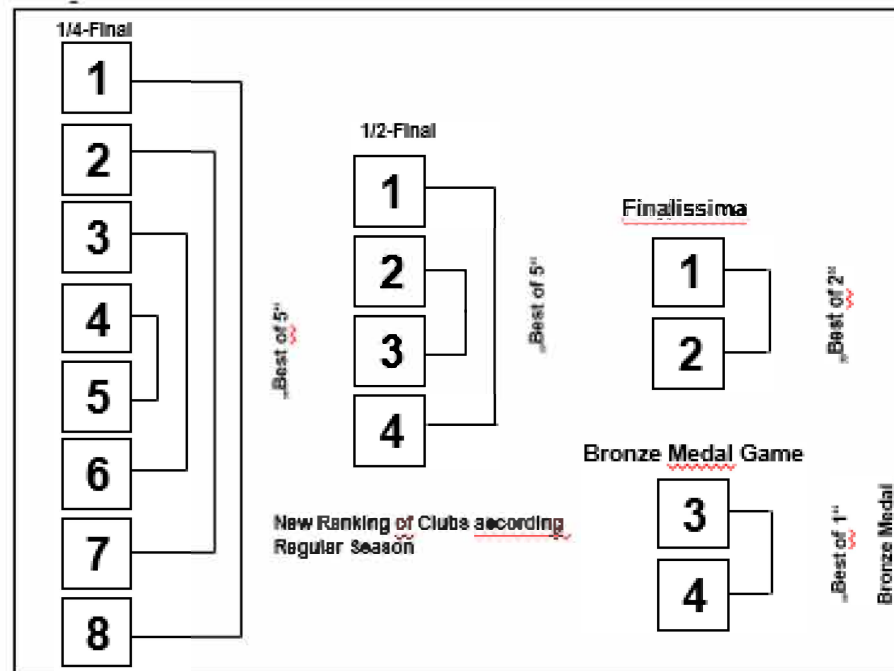

Meisterschaft Novizen Elite / Championnat Novices Elite (13 Teams)

Tryout (Regular Season): Challenge (Playoff, Ranking Games, Promotion)

Rangspiele

Promotion / Relegation