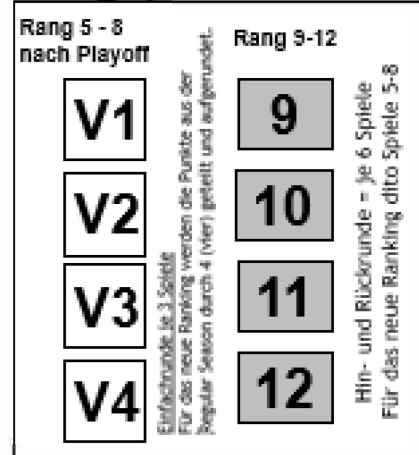

Meisterschaft Novizen Elite / Championnat Novices Elite (13 Teams)

Tryout (Regular Season): Challenge (Playoff, Ranking Games, Promotion)

Rangspiele

Promotion / Relegation