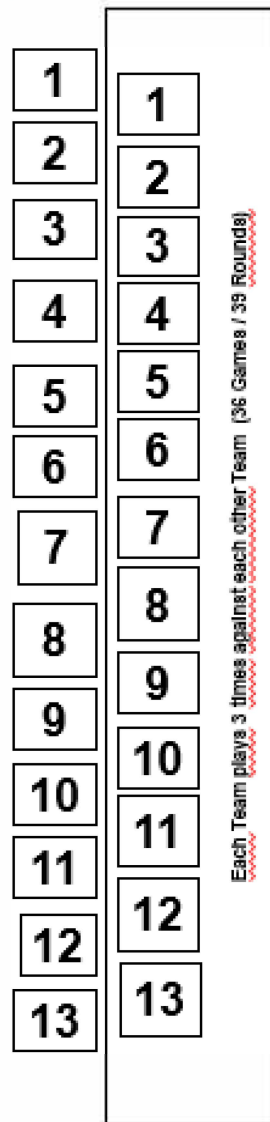

Meisterschaft Novizen Elite / Championnat Novices Elite (13 Teams)

Tryout (Regular Season): Challenge (Playoff, Ranking Games, Promotion)

Rangspiele

Promotion / Relegation