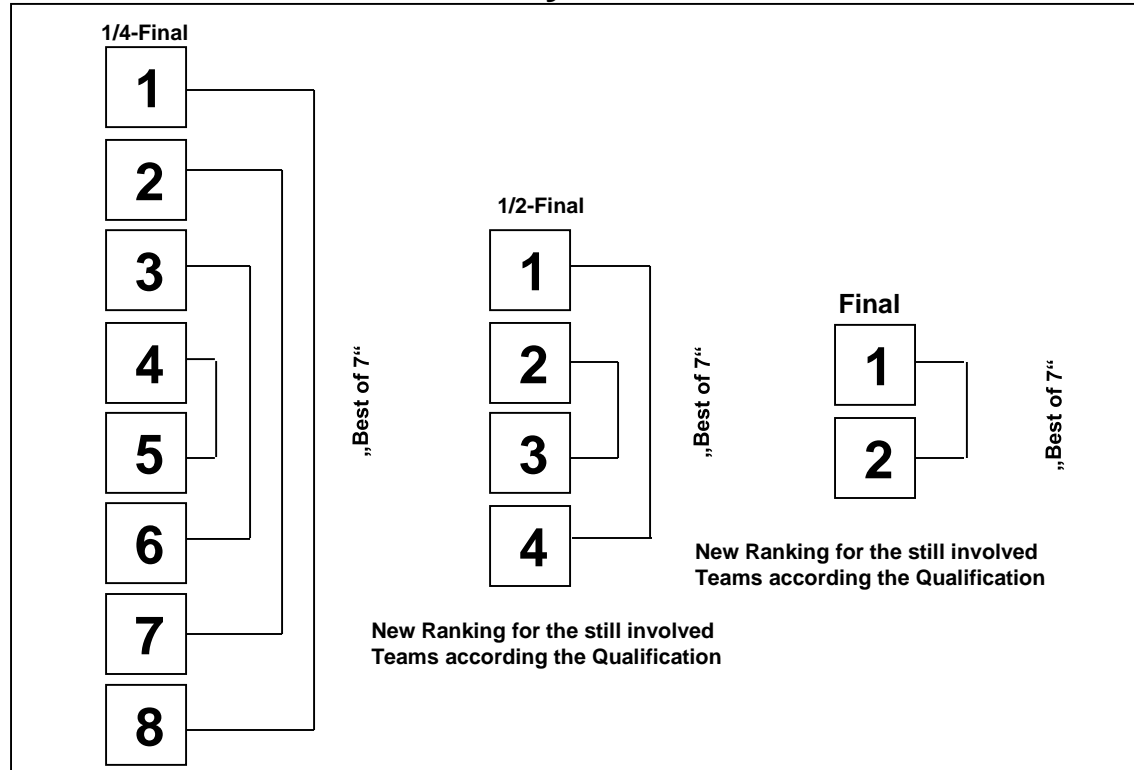

Championship National League (12 Teams)

Qualification

- 1
- 2
- 3
- 4
- 5
- 6
- 7
- 8
- 9
- 10
- 11
- 12

Playoff

Ranking Round

Playout - Final

Ranking for the still involved Teams after the Ranking Round

Swiss Champion
National League A